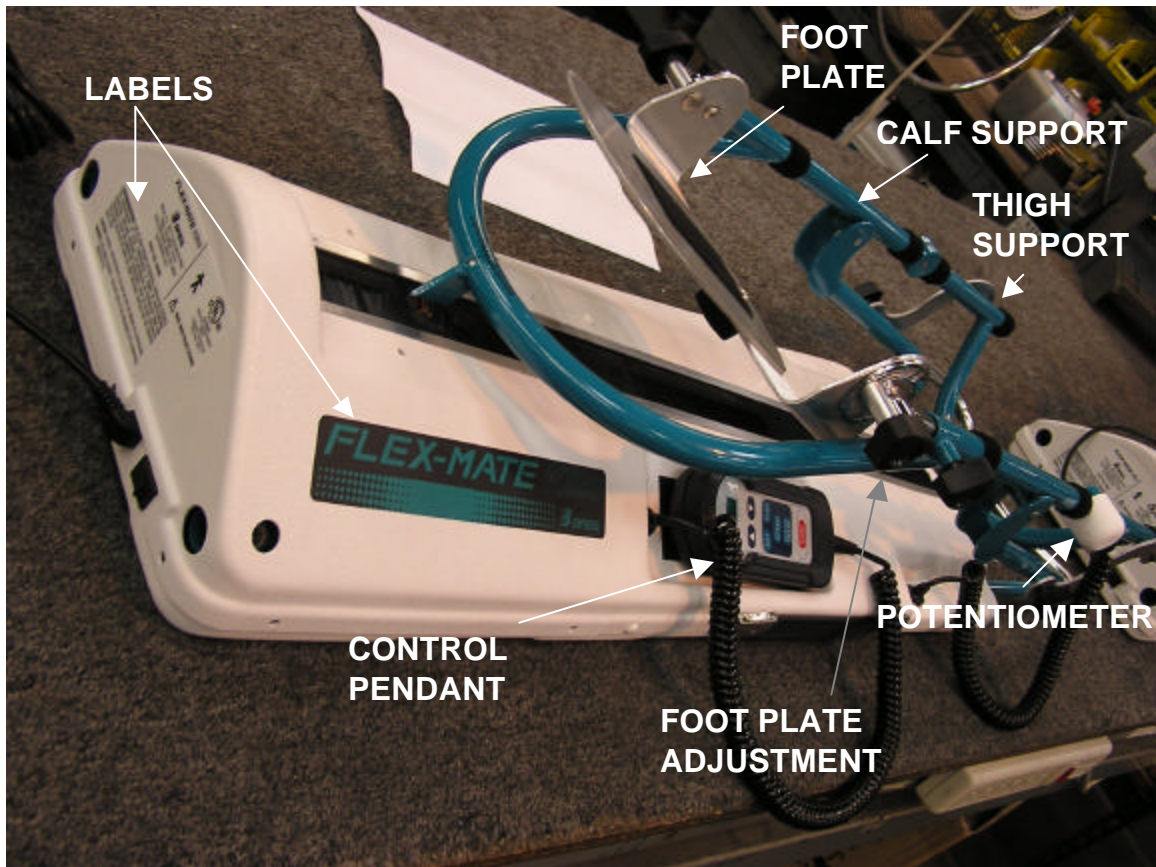

FLEXMATE K500 KNEE CPM

FRAME

MOTOR

MOTOR PULLEY

LEAD SCREW

MOTOR DRIVER PCB

DUAL PULLEY

YOKE