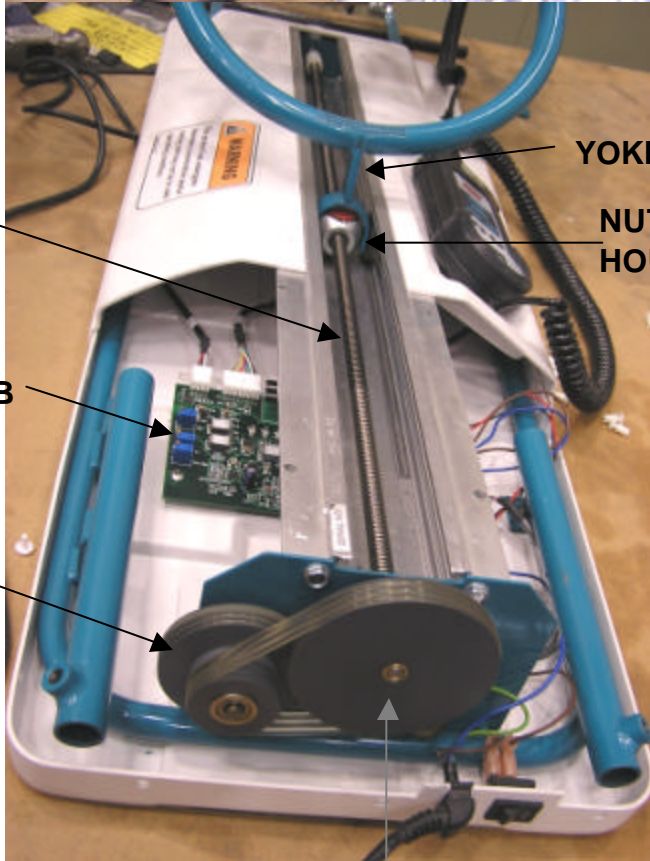

FLEXMATE K500 KNEE CPM

FRAME

MOTOR

MOTOR PULLEY

LEAD SCREW

MOTOR DRIVER PCB

DUAL PULLEY

YOKE