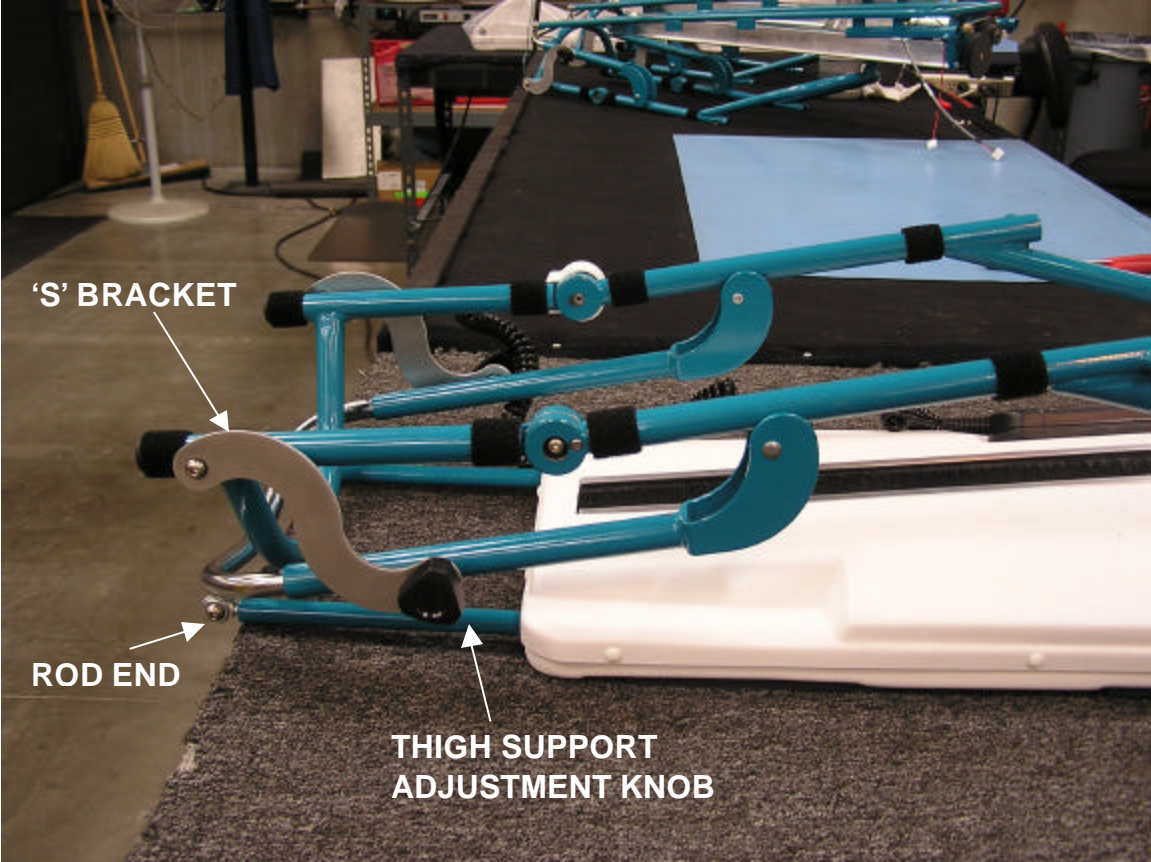

FLEXMATE K500 KNEE CPM

FRAME

MOTOR

MOTOR PULLEY

LEAD SCREW

MOTOR DRIVER PCB

DUAL PULLEY

YOKE