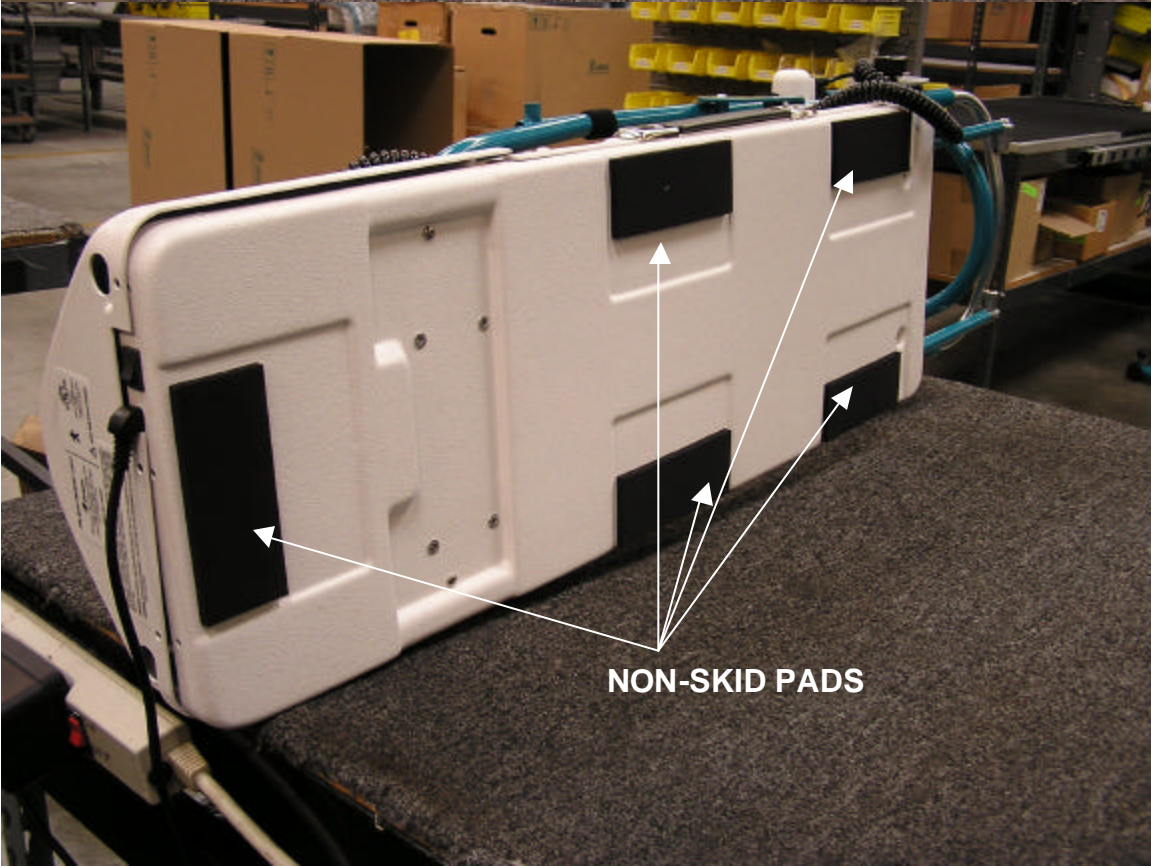

FLEXMATE K500 KNEE CPM

FRAME

MOTOR

MOTOR PULLEY

LEAD SCREW

MOTOR DRIVER PCB

DUAL PULLEY

YOKE