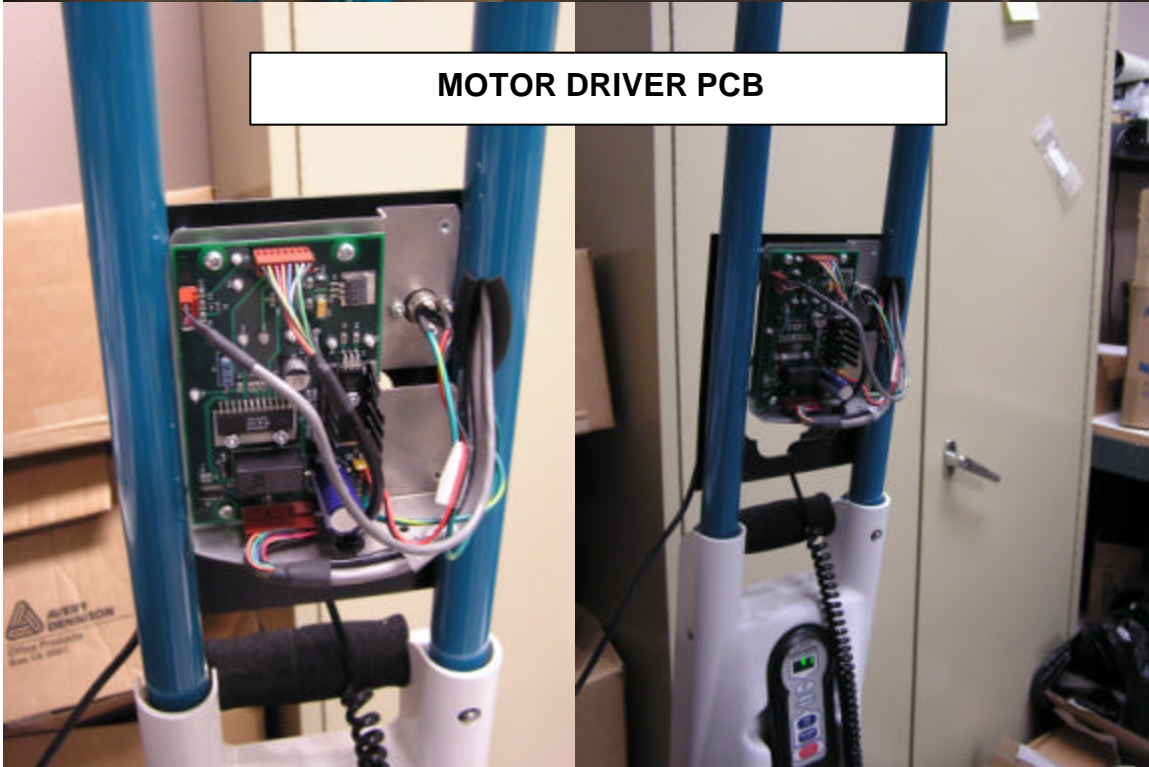

FLEXMATE S500 SHOULDER CPM

CONTROLLER BAY WHEN IN USE

CONTROLLER PENDANT STORAGE

TRANSFORMER STORAGE

MOTOR DRIVER PCB