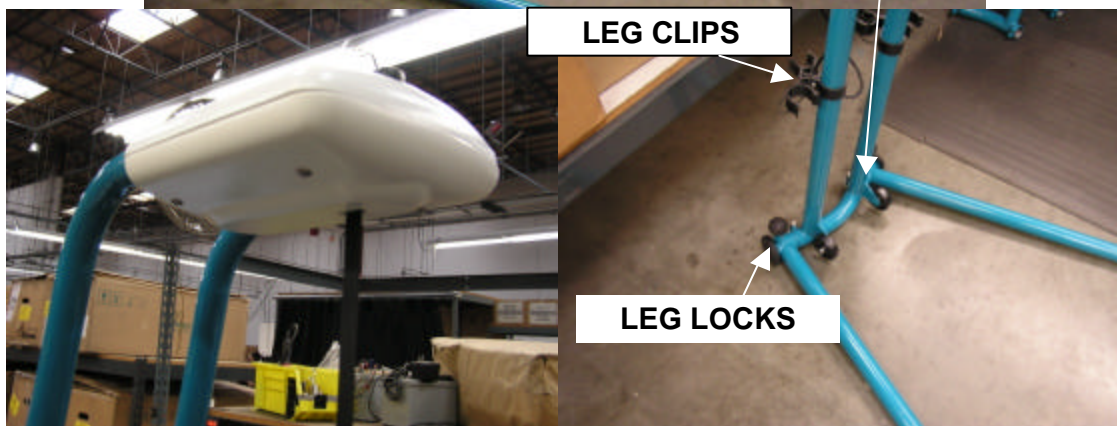

FLEXMATE S500 SHOULDER CPM

CONTROLLER BAY WHEN IN USE

CONTROLLER PENDANT STORAGE

TRANSFORMER STORAGE

MOTOR DRIVER PCB