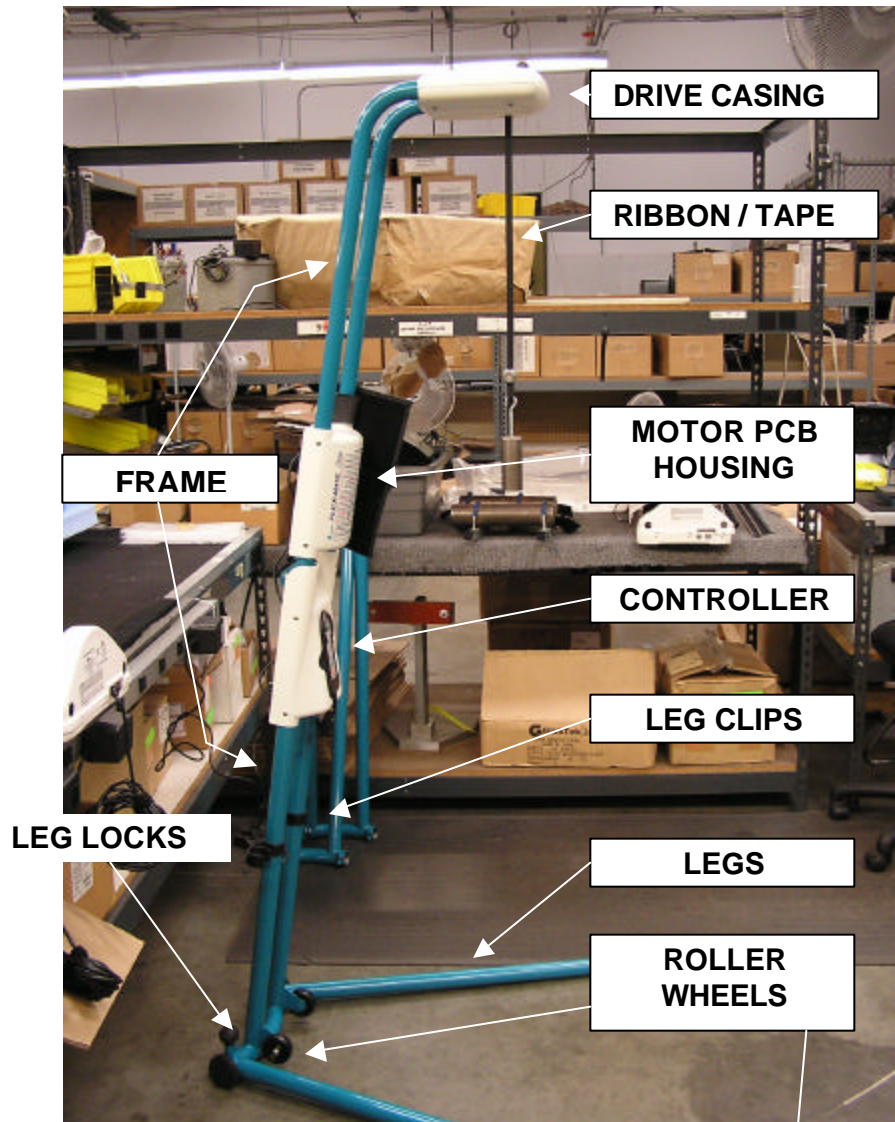

FLEXMATE S500 SHOULDER CPM

CONTROLLER BAY WHEN IN USE

CONTROLLER PENDANT STORAGE

TRANSFORMER STORAGE

MOTOR DRIVER PCB