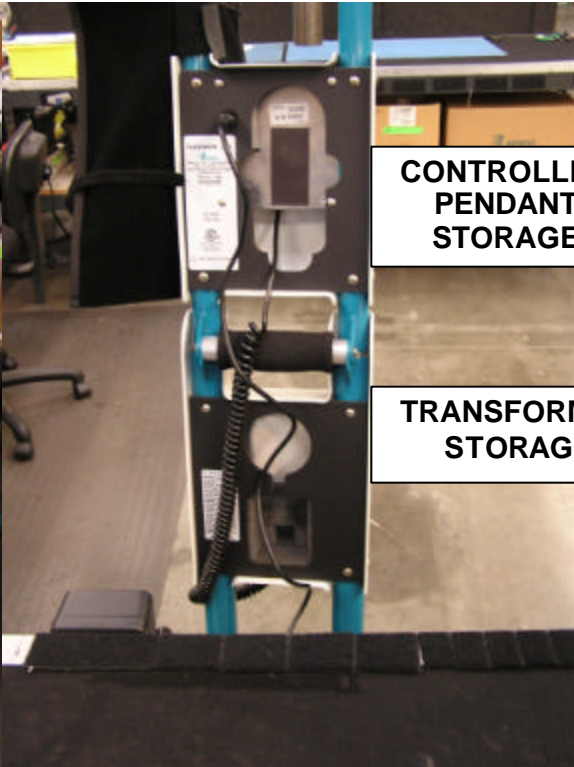

FLEXMATE S500 SHOULDER CPM

CONTROLLER BAY WHEN IN USE

CONTROLLER PENDANT STORAGE

TRANSFORMER STORAGE

MOTOR DRIVER PCB